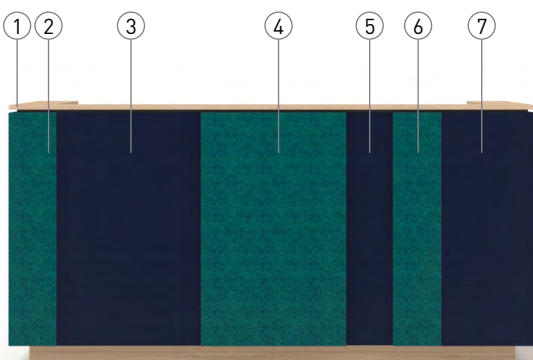

DOMINO combinations recommended by NARBUTAS design team

2200mm (1 x 1800 desk)

- ① RMS220 – N1
- ② RMK200 – S16
- ③ RMP401 – S08
- ④ RMP600 – S16
- ⑤ RMP401 – S08
- ⑥ RMP200 – S16
- ⑦ RMK400 – S08

2200mm (1 x 1800 desk)

- ① RMS220 – N1
- ② RMK200 – S17
- ③ RMP202 – D2
- ④ RMP401 – S08
- ⑤ RMP201 – S16
- ⑥ RMP401 – S17
- ⑦ RMP202 – D2
- ⑧ RMK400 – S16

2200mm (1 x 1800 desk)

- ① RMS220 – D2
- ② RMK200 – S50
- ③ RMP600 – S69
- ④ RMP601 – S50
- ⑤ RMP200 – S69
- ⑥ RMP201 – S50
- ⑦ RMK400 – S69