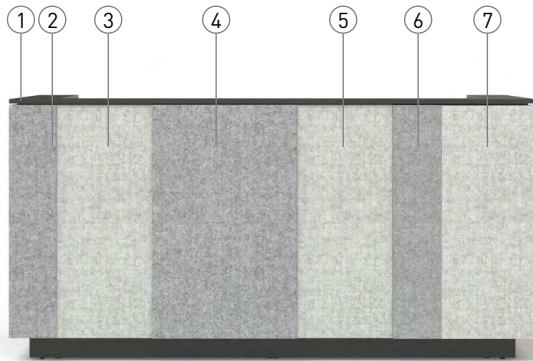

DOMINO combinations recommended by NARBUTAS design team

2200mm (1 x 1800 desk)

- ① RMS220 – N1
- ② RMK200 – S16
- ③ RMP401 – S08
- ④ RMP600 – S16
- ⑤ RMP401 – S08
- ⑥ RMP200 – S16
- ⑦ RMK400 – S08

2200mm (1 x 1800 desk)

- ① RMS220 – N1
- ② RMK200 – S17
- ③ RMP202 – D2
- ④ RMP401 – S08
- ⑤ RMP201 – S16
- ⑥ RMP401 – S17
- ⑦ RMP202 – D2
- ⑧ RMK400 – S16

2200mm (1 x 1800 desk)

- ① RMS220 – D2
- ② RMK200 – S50
- ③ RMP600 – S69
- ④ RMP601 – S50
- ⑤ RMP200 – S69
- ⑥ RMP201 – S50
- ⑦ RMK400 – S69