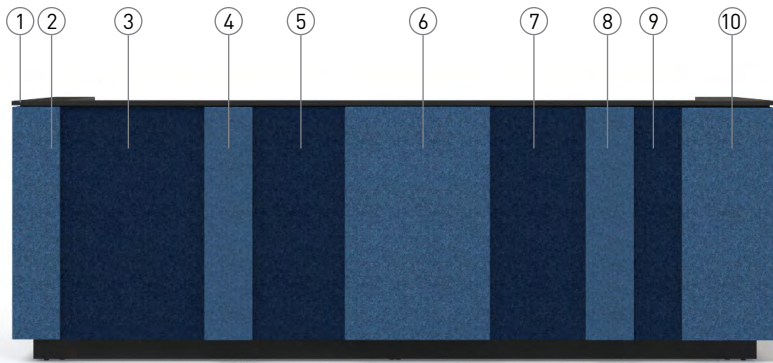

DOMINO combinations recommended by NARBUTAS design team

2200mm (1 x 1800 desk)

- ① RMS220 – N1
- ② RMK200 – S16
- ③ RMP401 – S08
- ④ RMP600 – S16
- ⑤ RMP401 – S08
- ⑥ RMP200 – S16
- ⑦ RMK400 – S08

2200mm (1 x 1800 desk)

- ① RMS220 – N1
- ② RMK200 – S17
- ③ RMP202 – D2
- ④ RMP401 – S08
- ⑤ RMP201 – S16
- ⑥ RMP401 – S17
- ⑦ RMP202 – D2
- ⑧ RMK400 – S16

2200mm (1 x 1800 desk)

- ① RMS220 – D2
- ② RMK200 – S50
- ③ RMP600 – S69
- ④ RMP601 – S50
- ⑤ RMP200 – S69
- ⑥ RMP201 – S50
- ⑦ RMK400 – S69